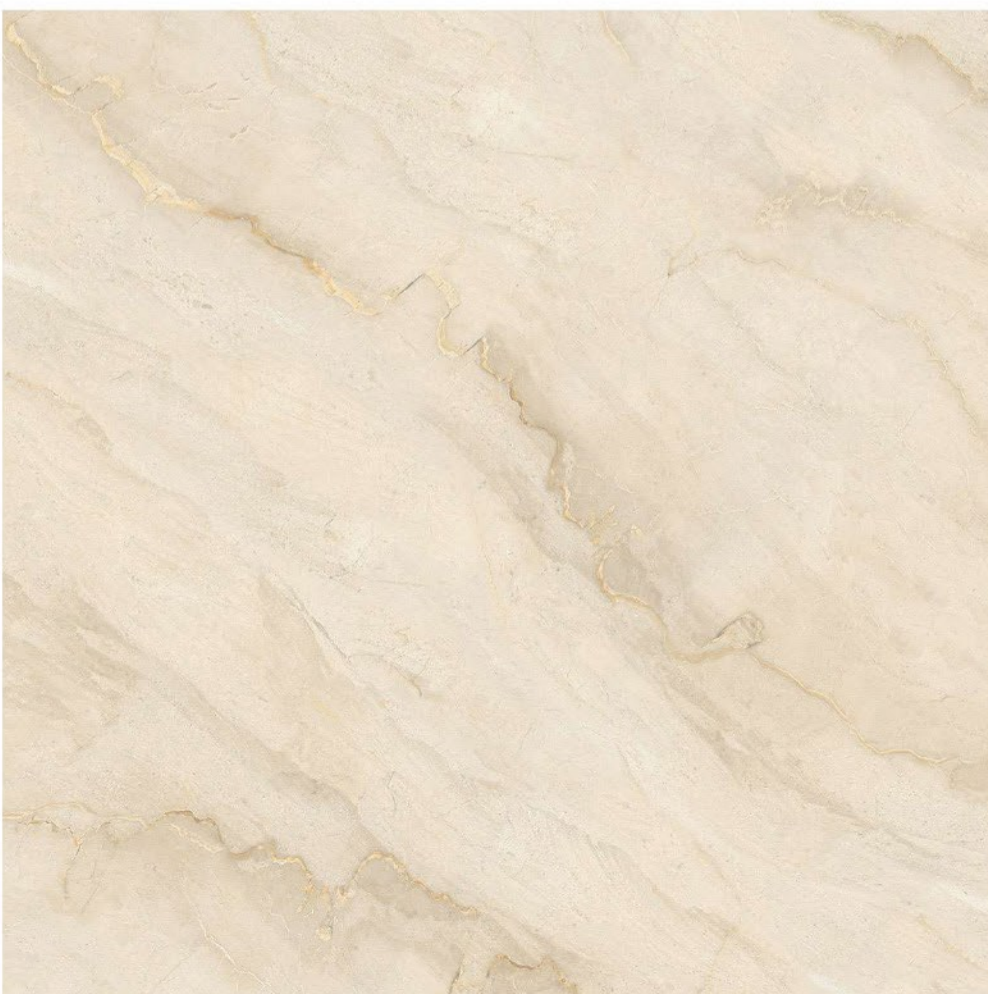

9015

FINISH :
POLISHED

SIZE :
600X600MM