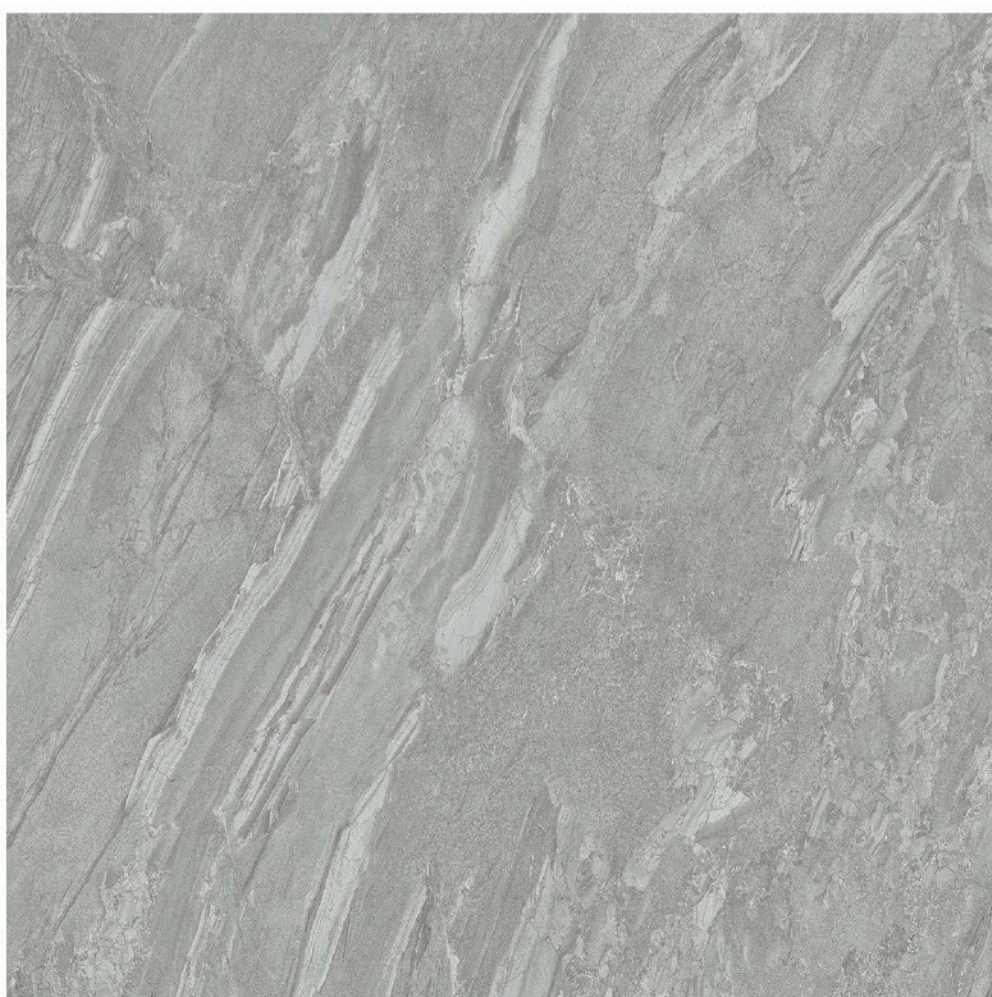

9021

FINISH :
POLISHED

SIZE :
600X600MM