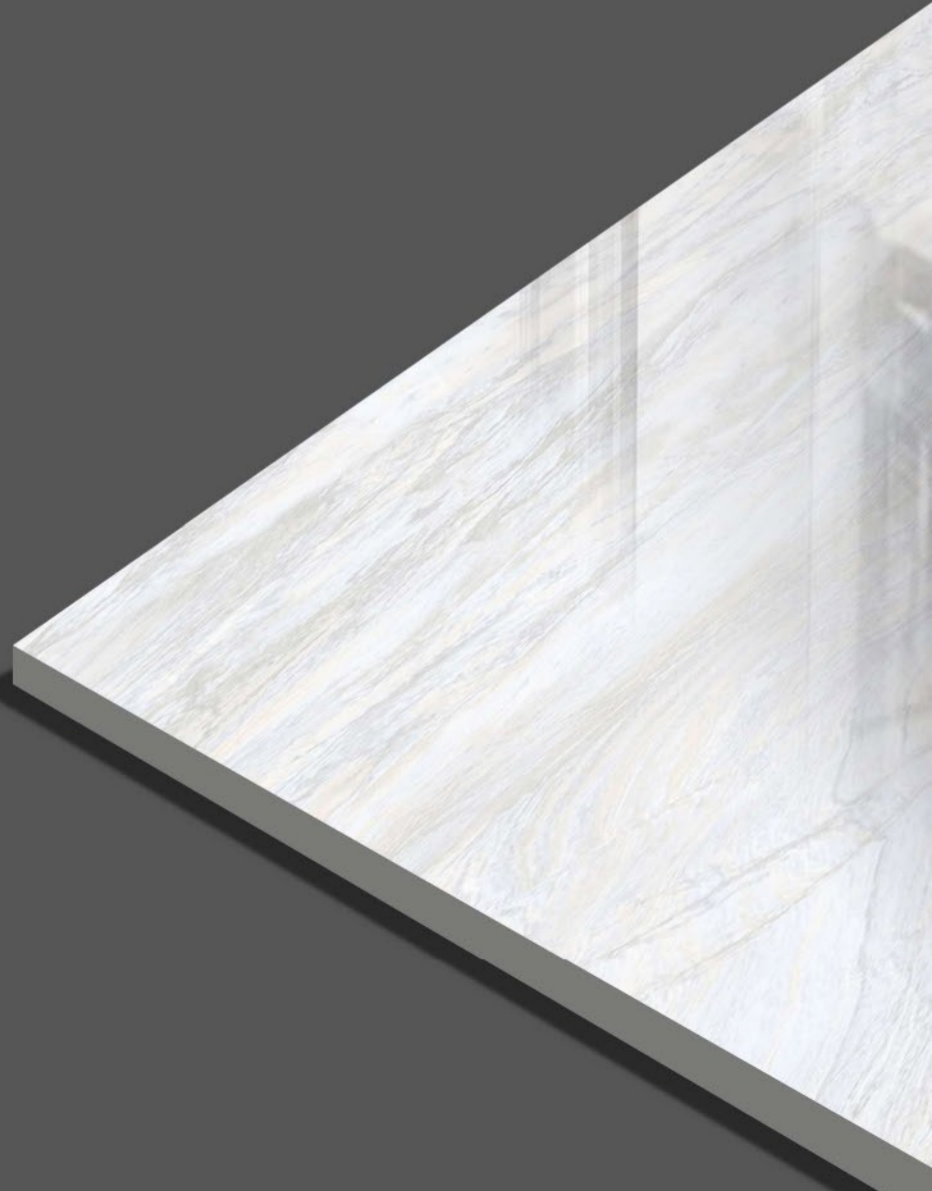

Applications

RESIDENTIAL

HOTELS

RESTAURANT

GARDEN & POOL

OFFICE

SHOPS

MALLS

AIRPORTS

PUBLIC SPACES